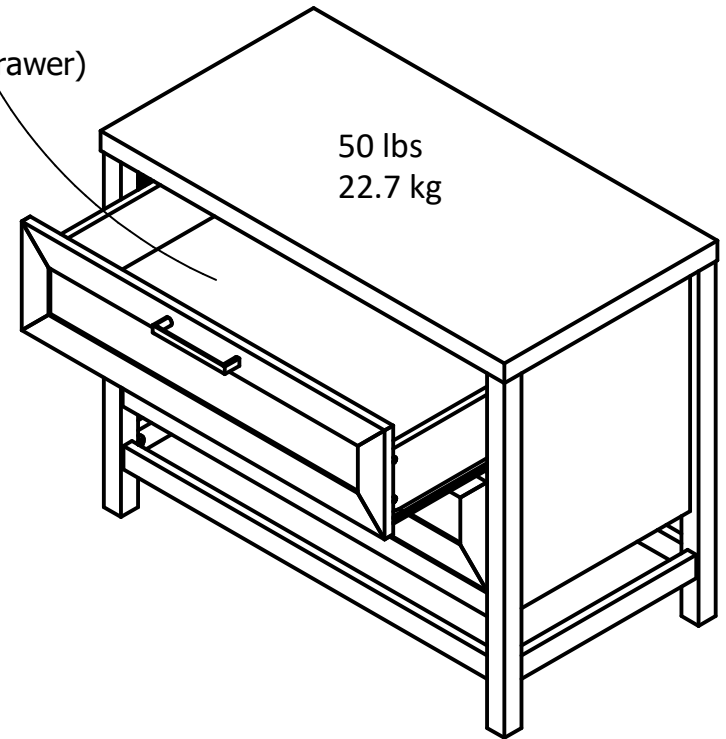

2548

Ameriwood
HOME

Interior Drawer dimensions:
24.9 in. (63.2 cm) W
4.0 in. (10.2 cm) H
13.0 in. (32.9 cm) D
0.75 cubic feet each

Wood Breakdown: 93%
Total storage: 1.5 cubic feet

Overall Product Size:
29.69"W x 15.67"D x 24.02"H
75.4cm W x 39.8cm D x 61.0cm H

35 lbs
15.9 kg
(each drawer)

Maximum Weight Capacities
Unit Weight: 51 lbs. (23.1 kg)