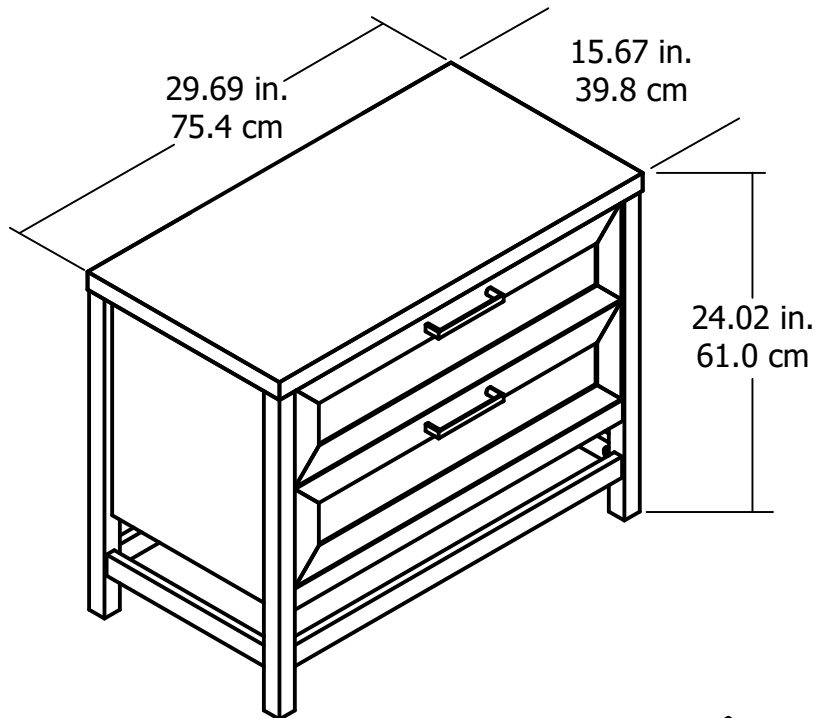

2548

Ameriwood
HOME

Interior Drawer dimensions:
24.9 in. (63.2 cm) W
4.0 in. (10.2 cm) H
13.0 in. (32.9 cm) D
0.75 cubic feet each

Wood Breakdown: 93%
Total storage: 1.5 cubic feet

Overall Product Size:
29.69"W x 15.67"D x 24.02"H
75.4cm W x 39.8cm D x 61.0cm H

35 lbs
15.9 kg
(each drawer)

Maximum Weight Capacities
Unit Weight: 51 lbs. (23.1 kg)